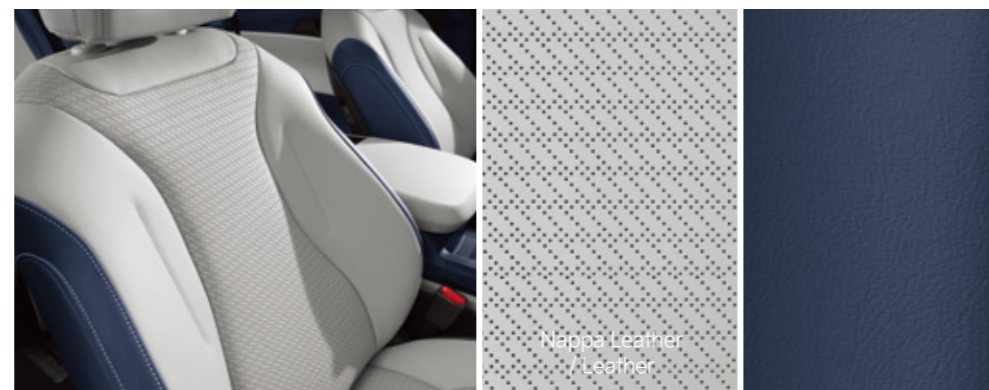

SPECIFICATIONS

※ Height including roof rack (unit: mm)

Gasoline / Diesel

Hybrid

Classification	3.5 Gasoline	2.2 Diesel	Turbo Hybrid
Overall length (mm)	5,155	5,155	5,155
Overall width (mm)	1,995	1,995	1,995
Overall height (mm)	1,775	1,775	1,785
Wheelbase (mm)	3,090	3,090	3,090
Wheel tread front (mm)	1,746(18") / 1,741(19")	1,746(18") / 1,741(19")	1,744(18") / 1,739(19")
Wheel tread rear (mm)	1,746(18") / 1,741(19")	1,746(18") / 1,741(19")	1,743(18") / 1,738(19")
Displacement (cc)	3,470	2,151	1,598
Max. power (ps/rpm)	294 / 6,400	194 / 3,800	180 / 5,500 54 kW (Electric Motor)
Max. torque (kgf-m/rpm)	36.2 / 5,000	45.0 / 1,750~2,750	27.0 / 1,500~4,500 304 Nm (Electric Motor)
Tires (18", 19")	235/60R18, 235/55R19	235/60R18, 235/55R19	235/60R18, 235/55R19
Brake front/rear	Ventilated disc / Disc	Ventilated disc / Disc	Ventilated disc / Ventilated disc
Suspension front/rear	MacPherson Strut / Multi-link	MacPherson Strut / Multi-link	MacPherson Strut / Multi-link