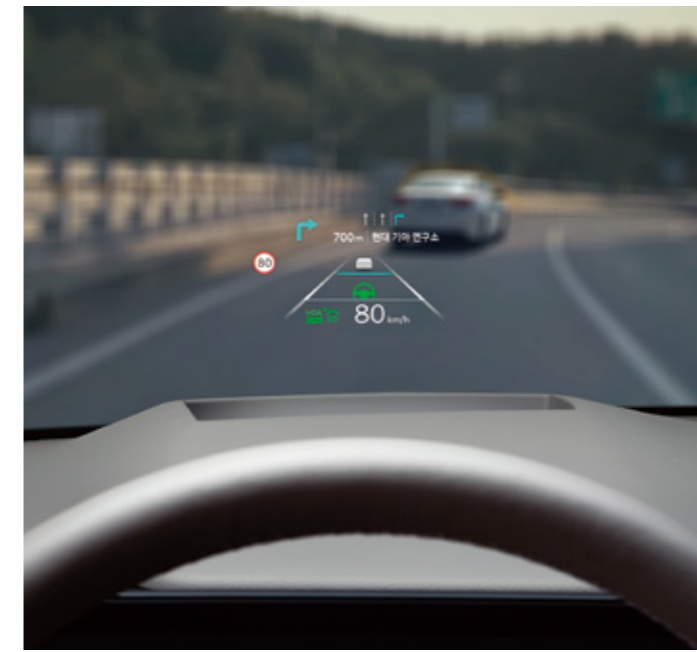

# TECHNOLOGY

From boarding to staying informed on the go, every aspect of the Carnival has been enhanced for greater ease and convenience, reflecting the way we use smart devices in our daily lives. The never-ending stream of cutting-edge technology never ceases to amaze.

## Kia Digital Key 2

Without a smart key, users can lock and unlock door and start the engine with an iPhone, Apple Watch or Android smartphone, and this function can be shared with up to 15 devices.  
※ Refer to the official Kia Connect website for supported devices.  
※ At present, the Apple Watch is the only supported smart watch model.

## Built-In Cam 2

The high-resolution front and rear cameras produce superior video quality day and night, and offer a range of features including audio recording, a large external memory, OTA functionality, and driving information storage and playback (linked to the map). The Kia Connect app transmits impact detection video clips during parking and provides status information on the built-in cam.

## Head-Up Display

The 11" high-definition Head-Up Display shows key driving information in the same theme as the instrument cluster and navigation system.