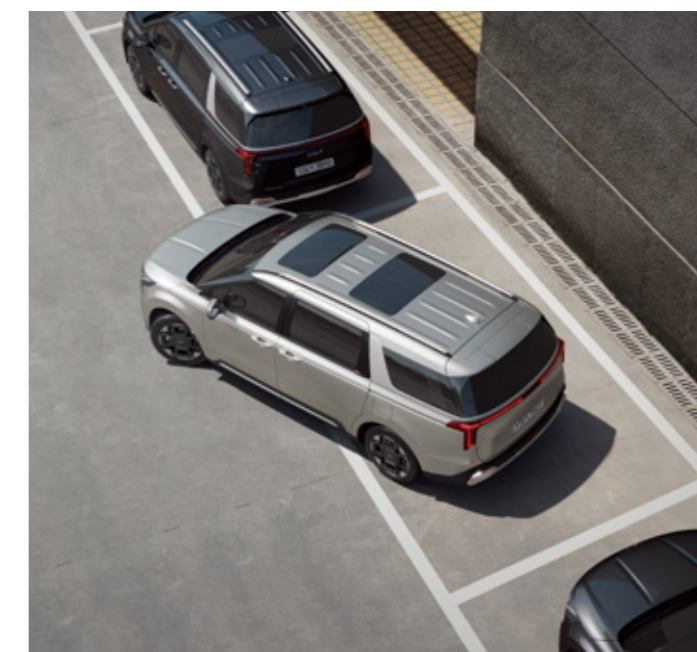

Forward Collision-Avoidance Assist

Monitors the surroundings while driving, warns if there is a risk of a collision, and automatically assists braking if the vehicle in front suddenly slows down after the warning, or if there is an increased risk of a collision with a car, motorcycle, pedestrian or cyclist ahead.

Automatically assists braking if there is an increased risk of a collision with a vehicle or motorcycle approaching from the opposite direction when turning left at an intersection with the indicator on, or with a vehicle approaching from the side of an intersection when driving straight through.

Also it provides automatic braking assistance if there is an increased risk of a collision with a vehicle or motorcycle approaching from the front while driving in your own lane, and automatic evasive manoeuvres assistance if there is a risk of a collision with a vehicle or motorcycle approaching from the front or with a vehicle or motorcycle ahead in the next lane when changing lanes.

Automatically assists with evasive maneuvers if there is a risk of collision with a vehicle, motorcycle, pedestrian or cyclist on the edge of the lane ahead, or a risk of rear cross-traffic collision when changing lanes.

Remote Smart Parking Assist

The driver can move the car forwards or backwards remotely from outside using the Smart Key.

Specialized Control for Congested Roads

Unnecessary operations caused by repeated accelerations/decelerations are reduced and riding quality is improved by strategically changing the shift pattern and the engine start timing when the road is judged to be a low-speed congested section after combining data on road information and driving status on the navigation.

※ Specialized Control for Congested Roads is an exclusive specification for Hybrid models.

Front/Side/Rear Parking Distance Warning

Alerts the driver at low speeds to avoid colliding with objects around the vehicle.

Lane Keeping Assist

Detects the lane and helps you drive by keeping the car centered in the lane.