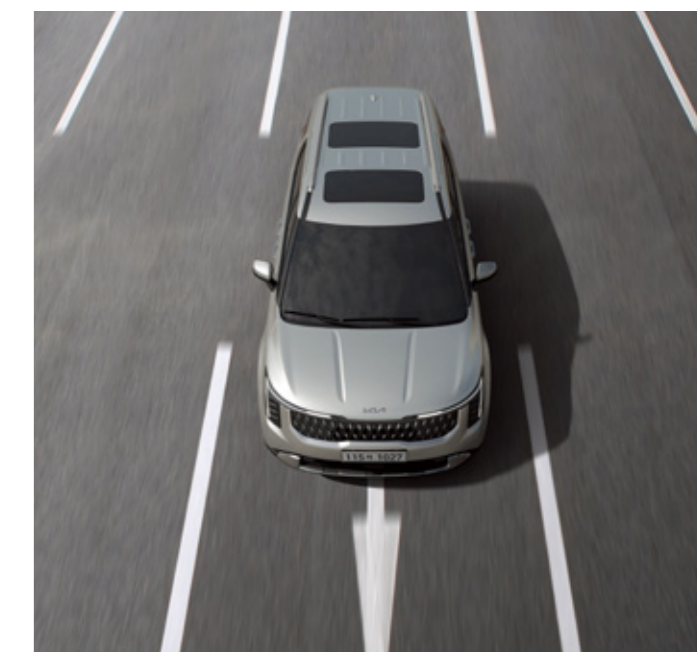

Forward Collision-Avoidance Assist

Monitors the surroundings while driving, warns if there is a risk of a collision, and automatically assists braking if the vehicle in front suddenly slows down after the warning, or if there is an increased risk of a collision with a car, motorcycle, pedestrian or cyclist ahead.

Automatically assists braking if there is an increased risk of a collision with a vehicle or motorcycle approaching from the opposite direction when turning left at an intersection with the indicator on, or with a vehicle approaching from the side of an intersection when driving straight through.

Also it provides automatic braking assistance if there is an increased risk of a collision with a vehicle or motorcycle approaching from the front while driving in your own lane, and automatic evasive manoeuvres assistance if there is a risk of a collision with a vehicle or motorcycle approaching from the front or with a vehicle or motorcycle ahead in the next lane when changing lanes.

Automatically assists with evasive maneuvers if there is a risk of collision with a vehicle, motorcycle, pedestrian or cyclist on the edge of the lane ahead, or a risk of rear cross-traffic collision when changing lanes.

Remote Smart Parking Assist

The driver can move the car forwards or backwards remotely from outside using the Smart Key.

Specialized Control for Congested Roads

Unnecessary operations caused by repeated accelerations/decelerations are reduced and riding quality is improved by strategically changing the shift pattern and the engine start timing when the road is judged to be a low-speed congested section after combining data on road information and driving status on the navigation.

※ Specialized Control for Congested Roads is an exclusive specification for Hybrid models.

Front/Side/Rear Parking Distance Warning

Alerts the driver at low speeds to avoid colliding with objects around the vehicle.

Lane Keeping Assist

Detects the lane and helps you drive by keeping the car centered in the lane.