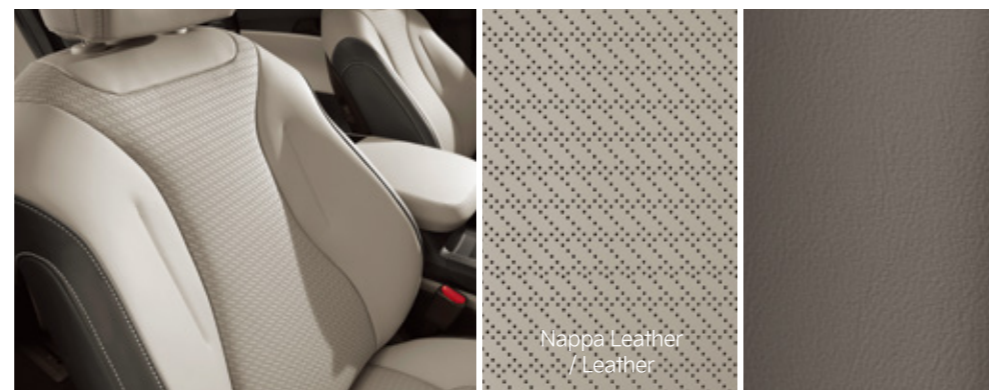

SPECIFICATIONS

※ Height including roof rack (unit: mm)

Gasoline / Diesel

Hybrid

Classification	3.5 Gasoline	2.2 Diesel	Turbo Hybrid
Overall length (mm)	5,155	5,155	5,155
Overall width (mm)	1,995	1,995	1,995
Overall height (mm)	1,775	1,775	1,785
Wheelbase (mm)	3,090	3,090	3,090
Wheel tread front (mm)	1,746(18") / 1,741(19")	1,746(18") / 1,741(19")	1,744(18") / 1,739(19")
Wheel tread rear (mm)	1,746(18") / 1,741(19")	1,746(18") / 1,741(19")	1,743(18") / 1,738(19")
Displacement (cc)	3,470	2,151	1,598
Max. power (ps/rpm)	294 / 6,400	194 / 3,800	180 / 5,500 54 kW (Electric Motor)
Max. torque (kgf-m/rpm)	36.2 / 5,000	45.0 / 1,750~2,750	27.0 / 1,500~4,500 304 Nm (Electric Motor)
Tires (18", 19")	235/60R18, 235/55R19	235/60R18, 235/55R19	235/60R18, 235/55R19
Brake front/rear	Ventilated disc / Disc	Ventilated disc / Disc	Ventilated disc / Ventilated disc
Suspension front/rear	MacPherson Strut / Multi-link	MacPherson Strut / Multi-link	MacPherson Strut / Multi-link